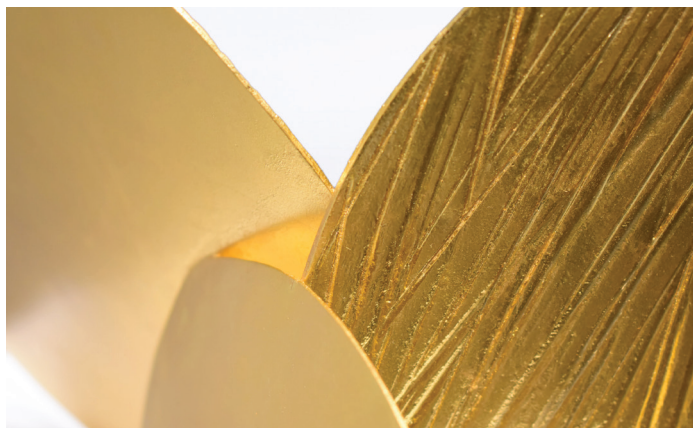

Éclat d'or

Bronze with gold leaf

H. 14.17 in W. 20.87 in D. 15.75 in
Signed & numbered 1/8

Sculpture available by the Tournemine Gallery (La Baule, France)

Price : 9 300 €

Request at info@tournemine.com

Fantaisies