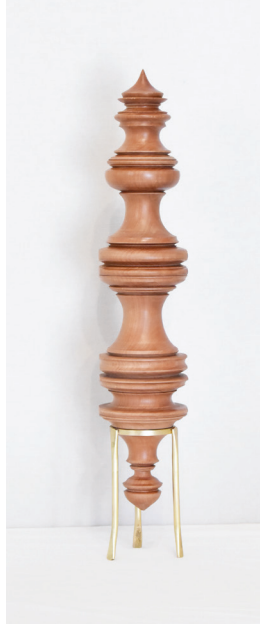

Éclat d'or

Bronze with gold leaf

H. 14.17 in W. 20.87 in D. 15.75 in
Signed & numbered 1/8

Sculpture available by the Tournemine Gallery (La Baule, France)

Price : 9 300 €

Request at info@tournemine.com

Fantaisies

Fantaisie n°1
H. 20.28 in Ø 3.94 in

Fantaisie n°2
H. 17.32 in Ø 4.33 in

Fantaisie n°3
H. 22.44 in Ø 3.94 in

Fantaisie(s)

Wild service tree & brass pedestal

Signed S. L. and numbered 1/1

Height from 13.78 in to 25.59 in
Diameter from 3.14 in to 4.72 in

Price : 950 € each

Fantaisie n°4
H. 20.08 in Ø 4.33 in

Fantaisie n°5
H. 25.39 in Ø 4.33 in

Fantaisie n°6
H. 20.87 in Ø 4.13 in

Fantaisie n°7
H. 19.09 in Ø 3.94 in

Fantaisie n°8
H. 20.67 in Ø 4.33 in

Diacritics