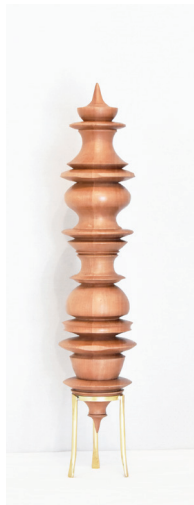

Éclat d'or

Bronze with gold leaf

H. 14.17 in W. 20.87 in D. 15.75 in
Signed & numbered 1/8

Sculpture available by the Tournemine Gallery (La Baule, France)

Price : 9 300 €

Request at info@tournemine.com

Fantaisies

Fantaisie n°1
H. 20.28 in Ø 3.94 in

Fantaisie n°2
H. 17.32 in Ø 4.33 in

Fantaisie n°3
H. 22.44 in Ø 3.94 in

Fantaisie(s)

Wild service tree & brass pedestal

Signed S. L. and numbered 1/1

Height from 13.78 in to 25.59 in
Diameter from 3.14 in to 4.72 in

Price : 950 € each

Fantaisie n°4
H. 20.08 in Ø 4.33 in

Fantaisie n°5
H. 25.39 in Ø 4.33 in

Fantaisie n°6
H. 20.87 in Ø 4.13 in

Fantaisie n°7
H. 19.09 in Ø 3.94 in

Fantaisie n°8
H. 20.67 in Ø 4.33 in

Diacritics